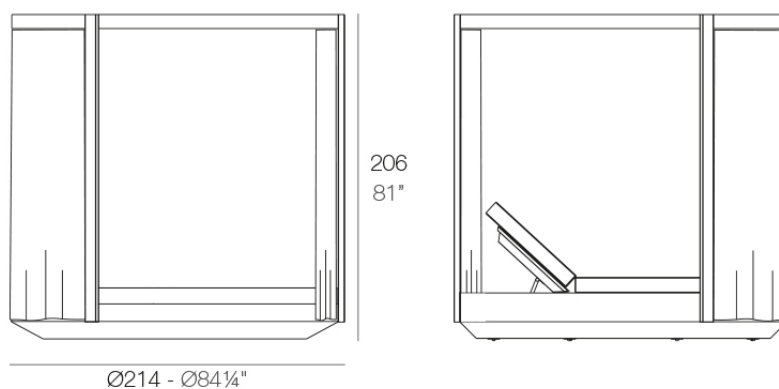

Info

Description

Canopy system made of thermo-lacquered aluminium profiles. Roller manufactures in plastic canvas (Sunvision).

Weight: 62.4 Kg

VELA Pérgola redonda (daybed no incluido)
VELA Round canopy (daybed not included)