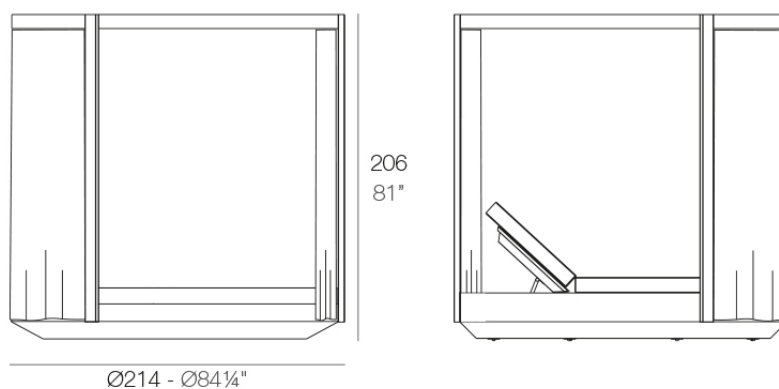

### Description

Canopy system made of thermo-lacquered aluminium profiles. Roller manufactures in plastic canvas (Sunvision).

Weight: 62.4 Kg

VELA Pérgola redonda (daybed no incluido)  
VELA Round canopy (daybed not included)