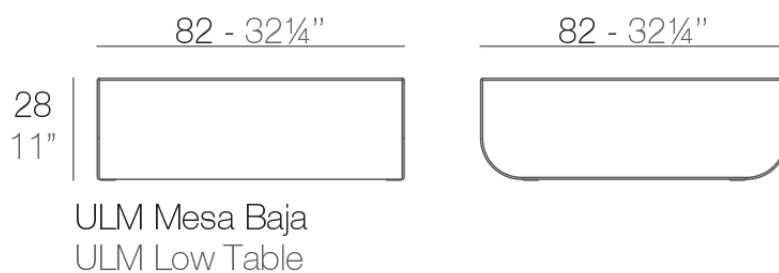

### Description

Made of polyethylene resin by rotational moulding. 100% Recyclable. Item suitable for indoor and outdoor use. Available in different finishes.

Weight: 13.65 Kg