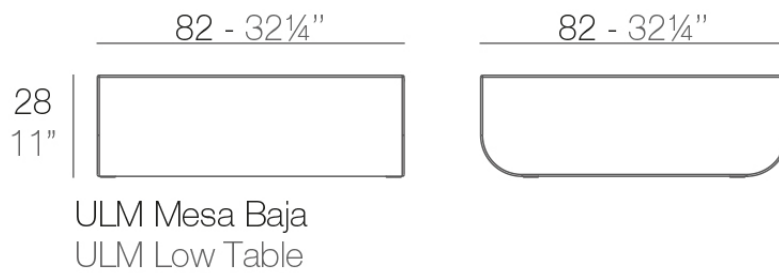

### Description

Made of polyethylene resin by rotational moulding. 100% Recyclable. Item suitable for indoor and outdoor use. Available in different finishes.

Weight: 13.65 Kg