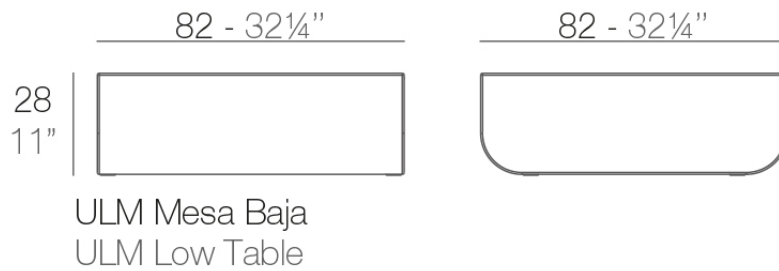

Info

Description

Made of polyethylene resin by rotational moulding. 100% Recyclable. Item suitable for indoor and outdoor use. Available in different finishes.

Weight: 13.65 Kg

Accessories

- **TOP**

HPL Solid Core Top