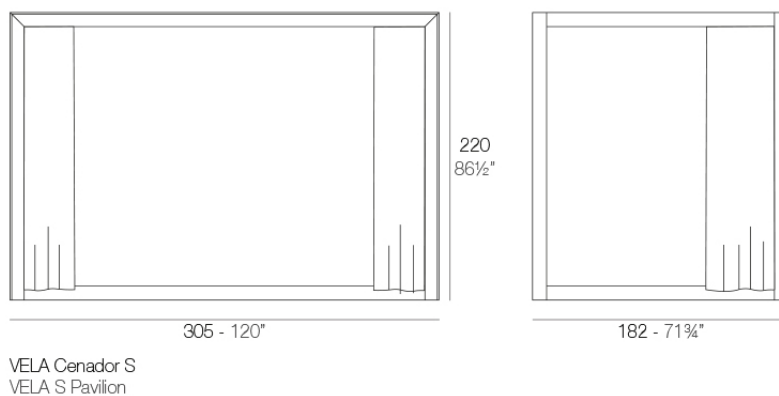

Info

Description

Canopy system made of thermo-lacquered aluminium profiles. Roller manufactures in plastic canvas (Sunvision).

Weight: 60.84 Kg

Finishes

finishes

LACQUERED

Ref. 54130F