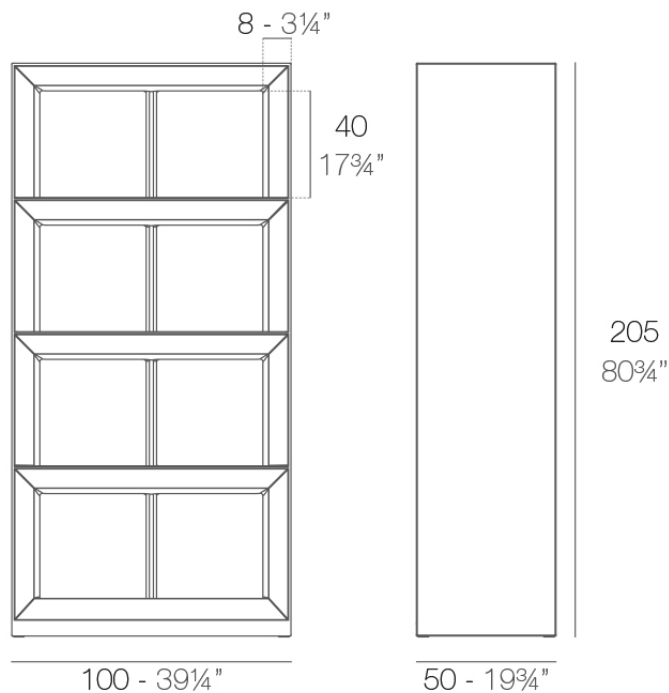

Vela shelving system 100x50x20

by Ramón Esteve

The Vela collection, designed by Ramón Esteve for Vondom, offers a wide range of outdoor furniture and planters that combine the comfort and warmth of indoor furniture. With a design that balances proportions and geometric lines, Vela transforms any space into a cosy and elegant retreat.

Info

Description

Made of polyethylene resin by rotational moulding. 100% Recyclable. Item suitable for indoor and outdoor use. Available in different finishes.

Weight: 40.05 Kg

VELA Contrabarra
VELA Shelving system