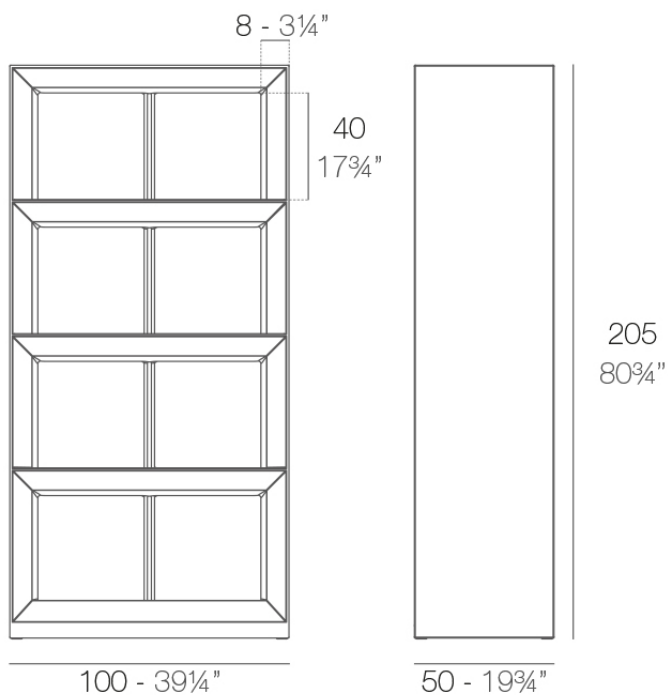

Vela shelving system 100x50x20

by Ramón Esteve

The Vela collection, designed by Ramón Esteve for Vondom, offers a wide range of outdoor furniture and planters that combine the comfort and warmth of indoor furniture. With a design that balances proportions and geometric lines, Vela transforms any space into a cosy and elegant retreat.

Info

Description

Made of polyethylene resin by rotational moulding. 100% Recyclable. Item suitable for indoor and outdoor use. Available in different finishes.

Weight: 40.05 Kg

VELA Contrabarra
VELA Shelving system