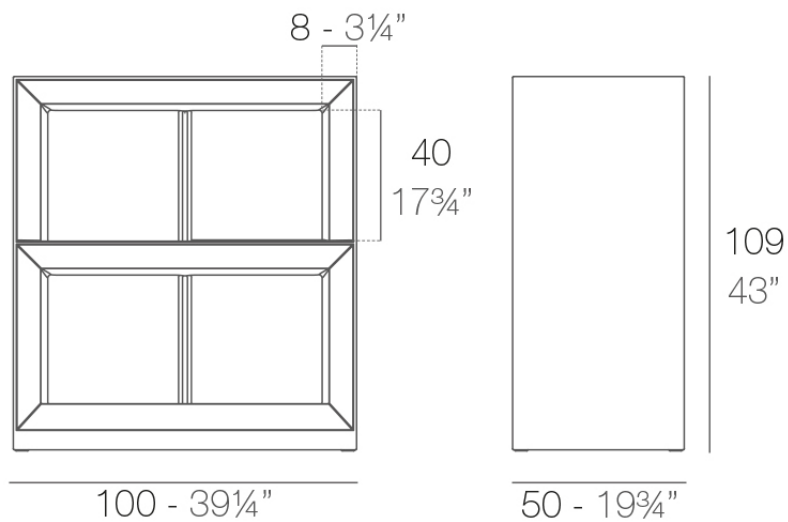

### Description

Made of polyethylene resin by rotational moulding. 100% Recyclable. Item suitable for indoor and outdoor use. Available in different finishes.

Weight: 35.06 Kg

VELA Contrabarra  
VELA Shelving system