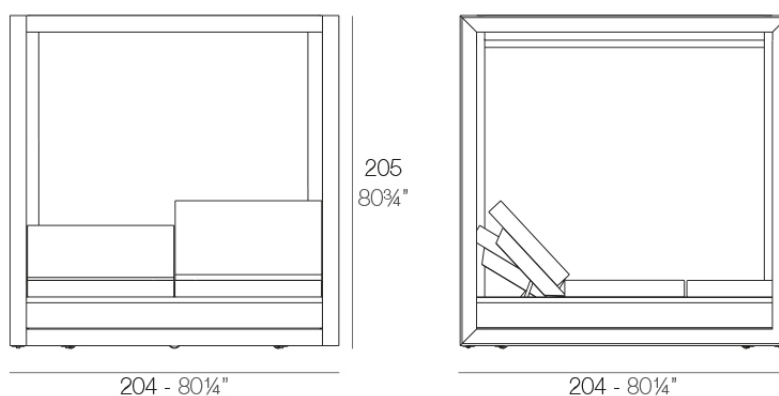

Info

Description

Canopy system made of thermo-lacquered aluminium profiles. Roller manufactures in plastic canvas (Batyline). Item suitable for indoor and outdoor use.

Weight: 94.91 Kg

VELA Pérgola con estor (daybed no incluido)
VELA Canopy with blind (daybed not included)