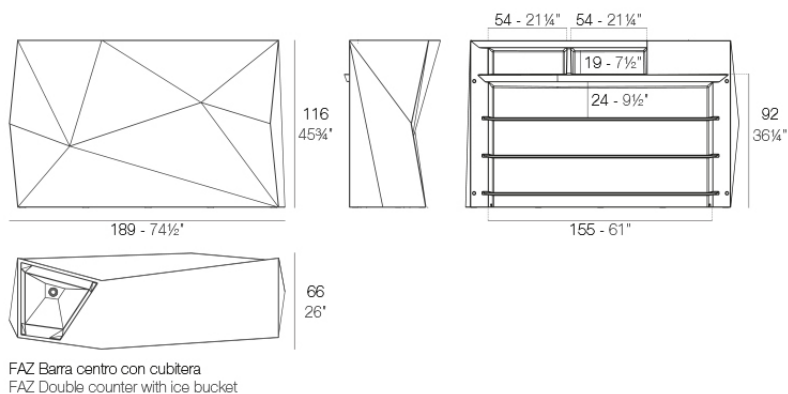

### Description

Made of polyethylene resin by rotational moulding. 100% Recyclable. Item suitable for indoor and outdoor use. Available in different finishes.

Weight: 69.09 Kg