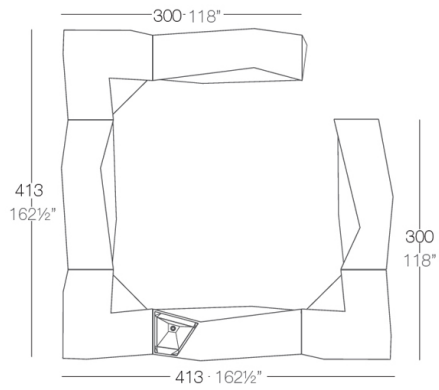

Combinations

- 2 X 54113
- 1 X 54114
- 3 X 54112
- 1 X 54111