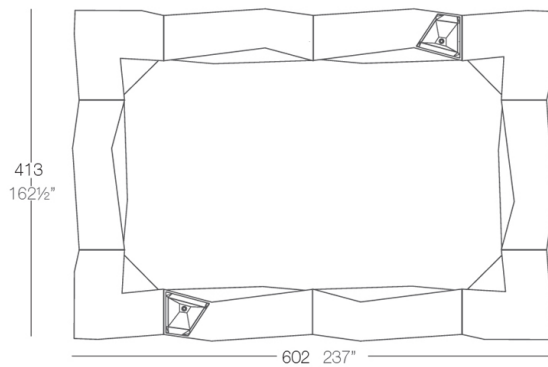

- 4 X 54113
- 2 X 54114
- 4 X 54112