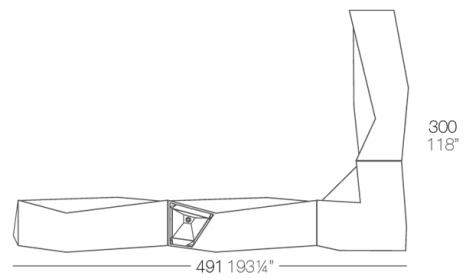

### Description

Made of polyethylene resin by rotational moulding. 100% Recyclable. Item suitable for indoor and outdoor use. Available in different finishes.

Weight: 69.09 Kg

## Combinations

- 2 X 54113
- 1 X 54114
- 3 X 54112
- 1 X 54111

- 1 X 54113
- 1 X 54114
- 1 X 54112
- 1 X 54111

- 4 X 54113
- 2 X 54114
- 4 X 54112