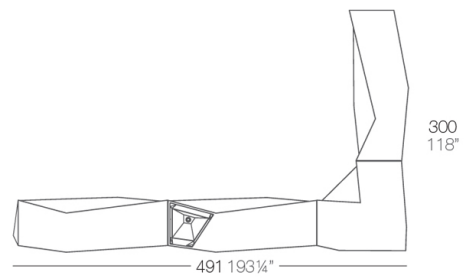

### Description

Made of polyethylene resin by rotational moulding. 100% Recyclable. Item suitable for indoor and outdoor use. Available in different finishes.

Weight: 54.09 Kg

## Combinations

---

2 X 54113  
1 X 54114  
3 X 54112  
1 X 54111

1 X 54113  
1 X 54114  
1 X 54112  
1 X 54111

4 X 54113  
2 X 54114  
4 X 54112