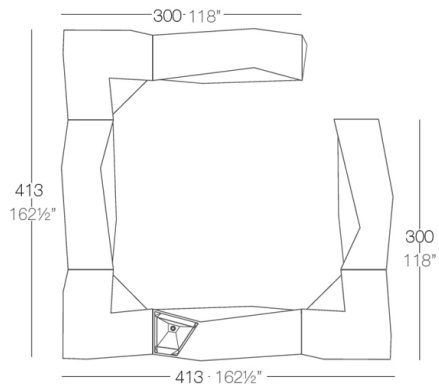

Info

Description

Made of polyethylene resin by rotational moulding. 100% Recyclable. Item suitable for indoor and outdoor use. Available in different finishes.

Weight: 54.09 Kg

Combinations

2 X 54113
1 X 54114
3 X 54112
1 X 54111