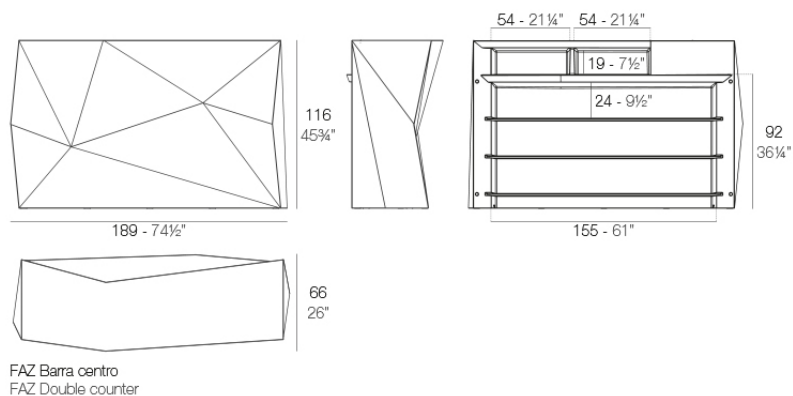

### Description

Made of polyethylene resin by rotational moulding. 100% Recyclable. Item suitable for indoor and outdoor use. Available in different finishes.

Weight: 54.09 Kg