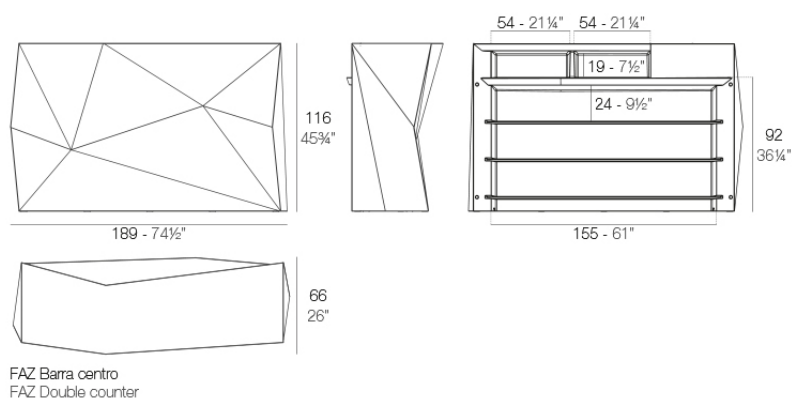

Info

Description

Made of polyethylene resin by rotational moulding. 100% Recyclable. Item suitable for indoor and outdoor use. Available in different finishes.

Weight: 54.09 Kg

Combinations

2 X 54113
1 X 54114
3 X 54112
1 X 54111