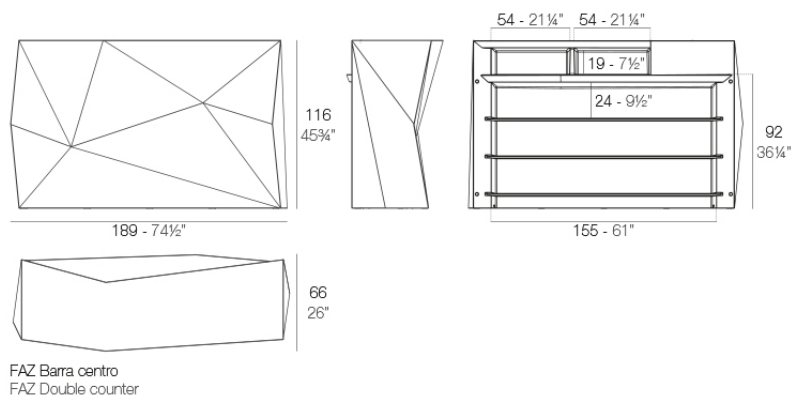

Info

Description

Made of polyethylene resin by rotational moulding. 100% Recyclable. Item suitable for indoor and outdoor use. Available in different finishes.

Weight: 54.09 Kg

Combinations

2 X 54113
1 X 54114
3 X 54112
1 X 54111