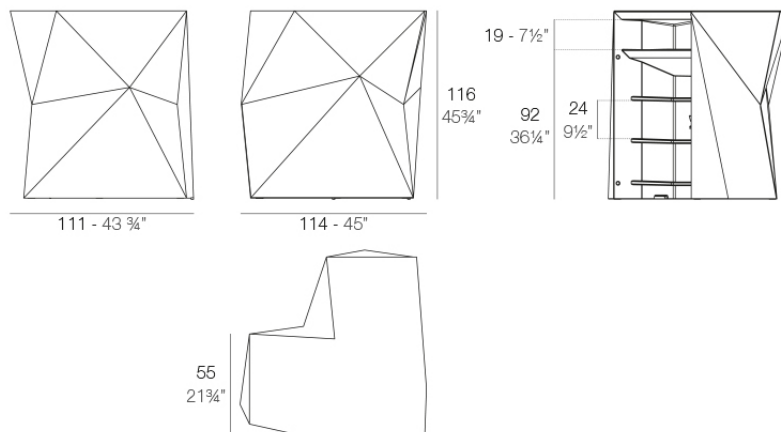

### Description

Made of polyethylene resin by rotational moulding. 100% Recyclable. Item suitable for indoor and outdoor use. Available in different finishes.

Weight: 45.51 Kg

FAZ Barra esquina  
FAZ Corner counter