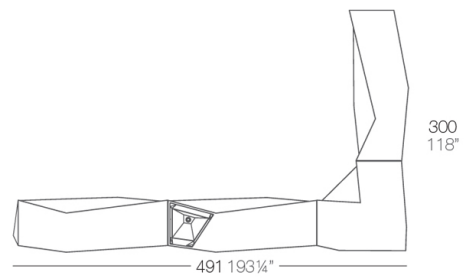

### Description

Made of polyethylene resin by rotational moulding. 100% Recyclable. Item suitable for indoor and outdoor use. Available in different finishes.

Weight: 45.51 Kg

FAZ Barra esquina  
FAZ Corner counter

## Combinations

---

2 X 54113  
1 X 54114  
3 X 54112  
1 X 54111

1 X 54113  
1 X 54114  
1 X 54112  
1 X 54111

4 X 54113  
2 X 54114  
4 X 54112