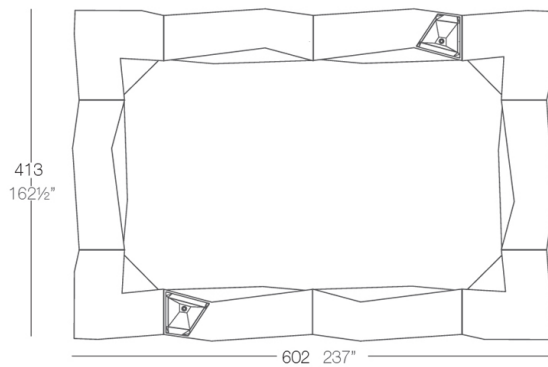

### Description

Made of polyethylene resin by rotational moulding. 100% Recyclable. Item suitable for indoor and outdoor use. Available in different finishes.

Weight: 45.51 Kg

FAZ Barra esquina  
FAZ Corner counter

## Combinations

---

2 X 54113  
1 X 54114  
3 X 54112  
1 X 54111

1 X 54113  
1 X 54114  
1 X 54112  
1 X 54111

4 X 54113  
2 X 54114  
4 X 54112