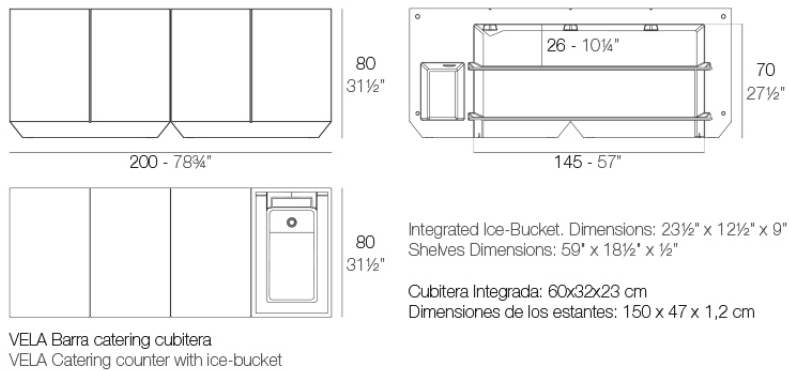

### Description

Made of polyethylene resin by rotational moulding. 100% Recyclable. Item suitable for indoor and outdoor use. Available in different finishes.

Weight: 65.6 Kg