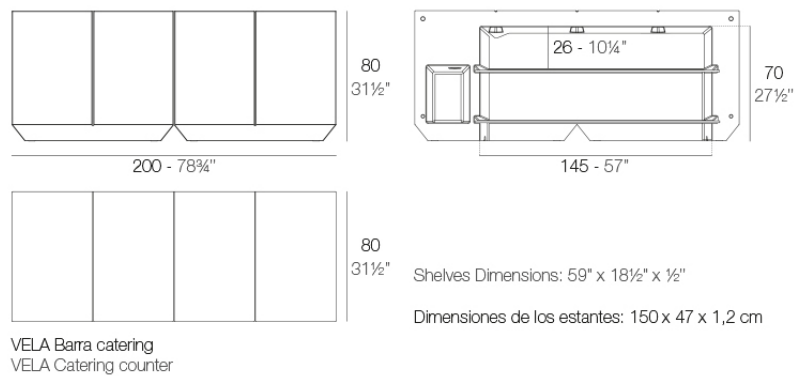

Info

Description

Made of polyethylene resin by rotational moulding. 100% Recyclable. Item suitable for indoor and outdoor use. Available in different finishes.

Weight: 62.37 Kg

Accessories

- **BLUETOOTH**

Link your smartphone or tablet to the sound system via Bluetooth.