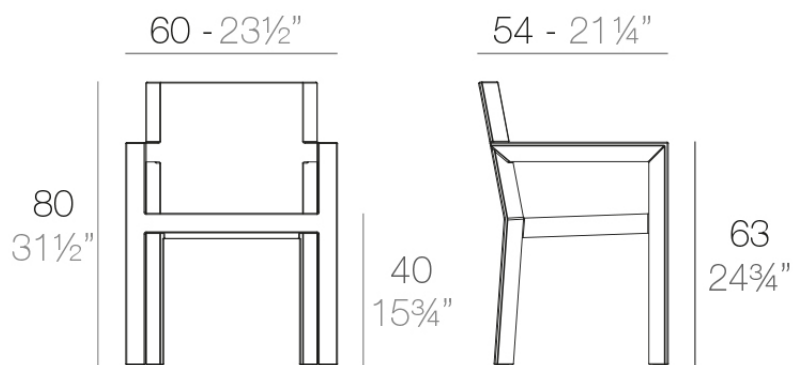

## Frame chair with arms

by Ramón Esteve

Frame, outdoor collection by Ramon Esteve, comes from generating serene and timeless shapes using the framework as elementary geometry. The endless possibilities offered by the material using advanced technology, was the motivation to explore the limits.

### Description

Made of polyethylene resin by rotational moulding. 100% Recyclable. Item suitable for indoor and outdoor use. Available in different finishes.

Weight: 7.05 Kg

FRAME Silla con brazos  
FRAME Armchair