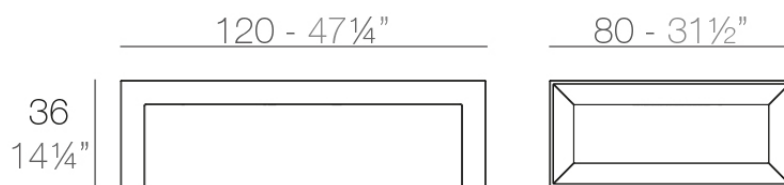

Frame coffee table 120x80x35

by Ramón Esteve

Frame, outdoor collection by Ramon Esteve, comes from generating serene and timeless shapes using the framework as elementary geometry. The endless possibilities offered by the material using advanced technology, was the motivation to explore the limits.

Info

Description

Made of polyethylene resin by rotational moulding. 100% Recyclable. Item suitable for indoor and outdoor use. Available in different finishes.

Weight: 18.05 Kg

FRAME Mesa Baja
FRAME Low Table