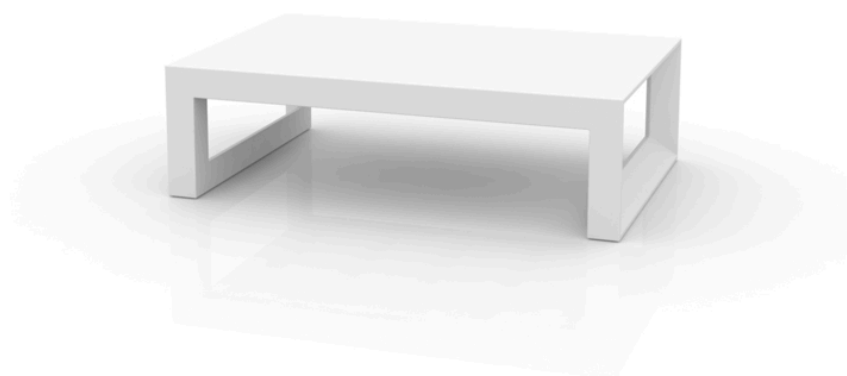

Frame coffee table 120x80x35

by Ramón Esteve

Frame, outdoor collection by Ramon Esteve, comes from generating serene and timeless shapes using the framework as elementary geometry. The endless possibilities offered by the material using advanced technology, was the motivation to explore the limits.

Info

Description

Made of polyethylene resin by rotational moulding. 100% Recyclable. Item suitable for indoor and outdoor use. Available in different finishes.

Weight: 18.05 Kg

FRAME Mesa Baja
FRAME Low Table