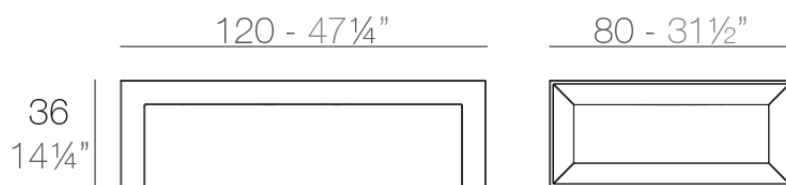

Frame coffee table 120x80x35

by Ramón Esteve

Frame, outdoor collection by Ramon Esteve, comes from generating serene and timeless shapes using the framework as elementary geometry. The endless possibilities offered by the material using advanced technology, was the motivation to explore the limits.

Info

Description

Made of polyethylene resin by rotational moulding. 100% Recyclable. Item suitable for indoor and outdoor use. Available in different finishes.

Weight: 18.05 Kg

FRAME Mesa Baja
FRAME Low Table