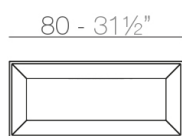

Info

Description

Made of polyethylene resin by rotational moulding. 100% Recyclable. Item suitable for indoor and outdoor use. Available in different finishes.

Modules

FRAME Mesa Baja
FRAME Low Table

FRAME Mesa Tumbona
FRAME Sun Chaise Table