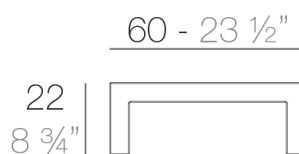

Info

Description

Made of polyethylene resin by rotational moulding. 100% Recyclable. Item suitable for indoor and outdoor use. Available in different finishes.

Modules

FRAME Mesa Baja
FRAME Low Table

FRAME Mesa Tumbona
FRAME Sun Chaise Table