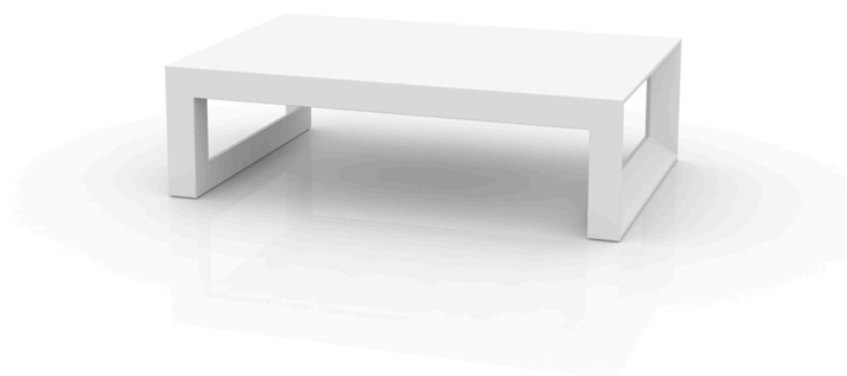

Frame low tables

by Ramón Esteve

Frame, outdoor collection by Ramon Esteve, comes from generating serene and timeless shapes using the framework as elementary geometry. The endless possibilities offered by the material using advanced technology, was the motivation to explore the limits.

Info

Description

Made of polyethylene resin by rotational moulding. 100% Recyclable. Item suitable for indoor and outdoor use. Available in different finishes.

Modules

FRAME Mesa Baja
FRAME Low Table

FRAME Mesa Tumbona
FRAME Sun Chaise Table