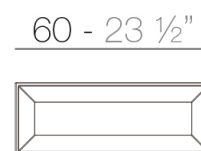

Info

Description

Made of polyethylene resin by rotational moulding. 100% Recyclable. Item suitable for indoor and outdoor use. Available in different finishes.

Modules

FRAME Mesa Baja
FRAME Low Table

FRAME Mesa Tumbona
FRAME Sun Chaise Table