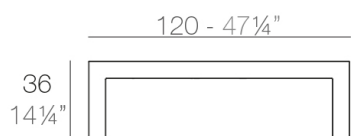

Modules

FRAME Mesa Baja
FRAME Low Table