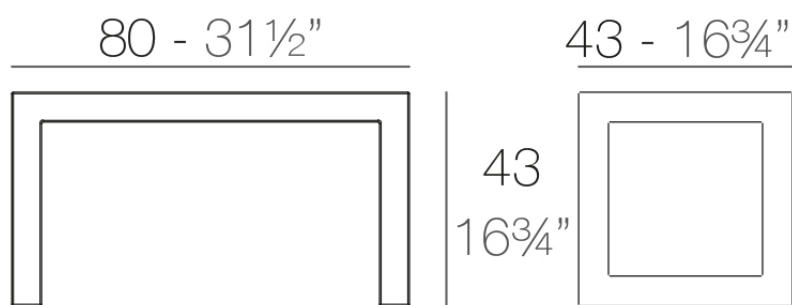

Info

Description

Made of polyethylene resin by rotational moulding. 100% Recyclable. Item suitable for indoor and outdoor use. Available in different finishes.

Weight: 7 Kg

FRAME Banco
FRAME Bench