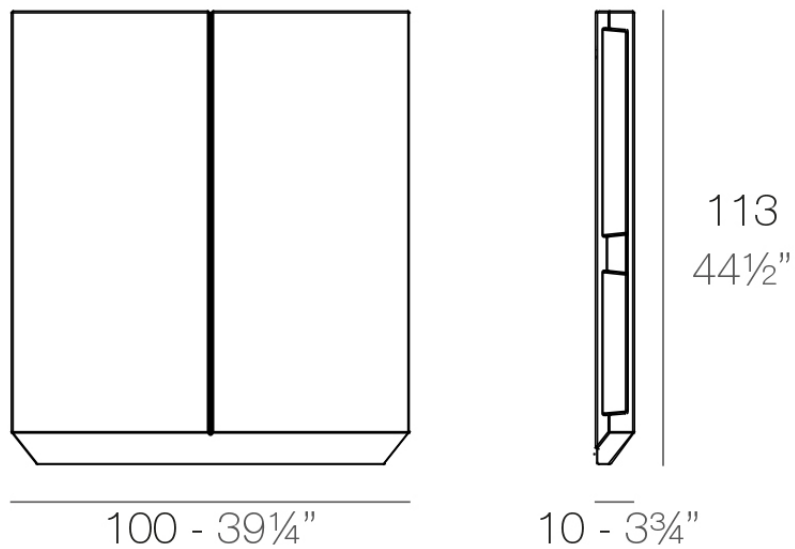

### Description

Made of polyethylene resin by rotational moulding. 100% Recyclable. Item suitable for indoor and outdoor use. Available in different finishes.

Weight: 14.95 Kg

VELA Puerta barra (con bisagra)  
VELA Counter door (with hinge)