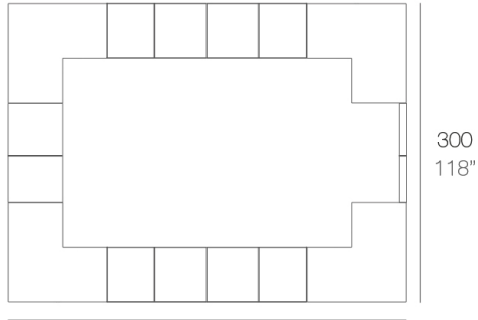

Combinations

- 2 x 54082 Barra - Double counter
- 1 x 54081 Barra 100 - Single counter
- 4 x 54083 Barra esquina - Corner counter
- 1 x 54084 Puerta barra (con bisagra) - Counter door (with hinge)