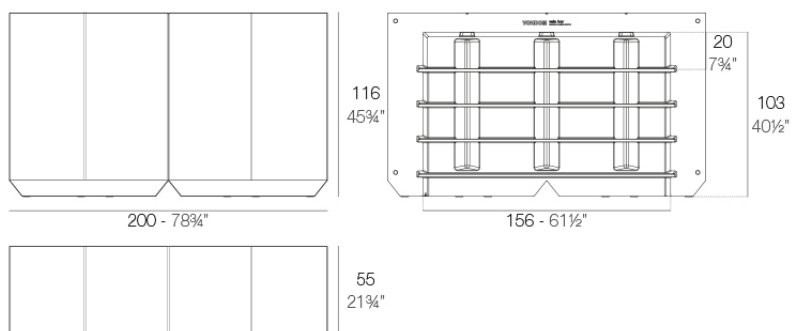

### Description

Made of polyethylene resin by rotational moulding. 100% Recyclable. Item suitable for indoor and outdoor use. Available in different finishes.

Weight: 65.2 Kg

VELA Barra  
VELA Double counter