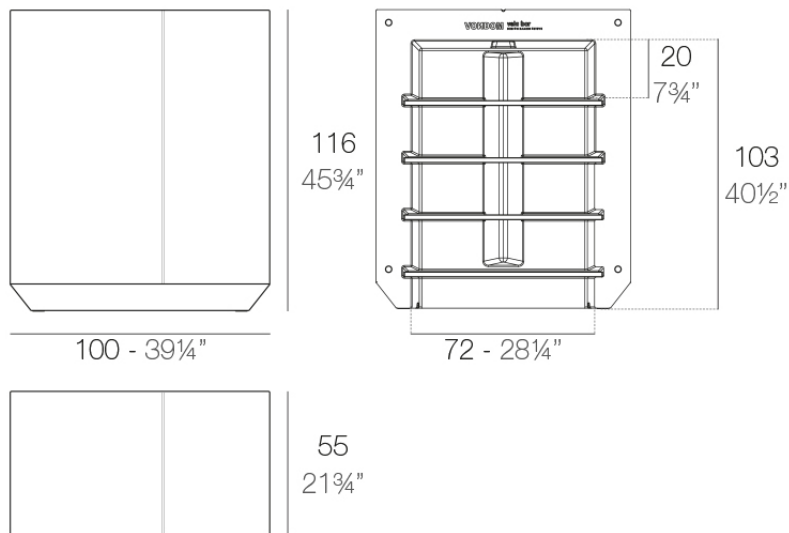

### Description

Made of polyethylene resin by rotational moulding. 100% Recyclable. Item suitable for indoor and outdoor use. Available in different finishes.

Weight: 35 Kg

VELA Barra 100  
VELA Single counter