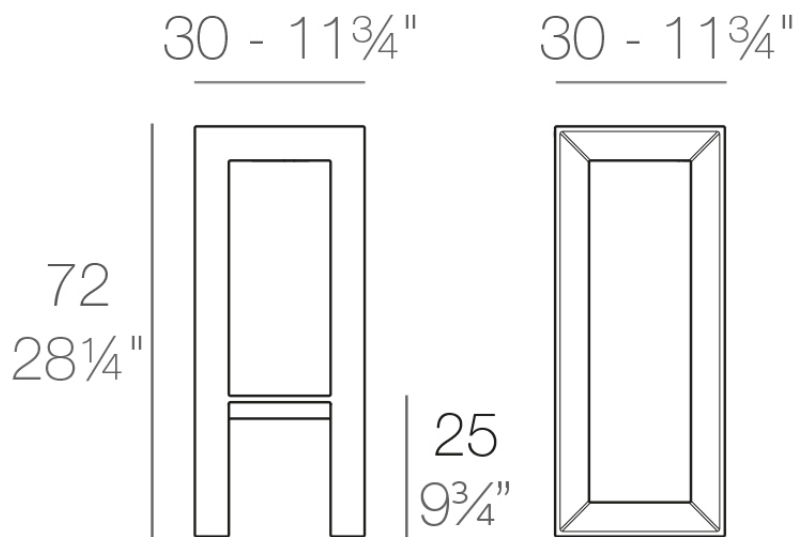

Frame bar stool

by Ramón Esteve

Frame, outdoor collection by Ramon Esteve, comes from generating serene and timeless shapes using the framework as elementary geometry. The endless possibilities offered by the material using advanced technology, was the motivation to explore the limits.

Info

Description

Made of polyethylene resin by rotational moulding. 100% Recyclable. Item suitable for indoor and outdoor use. Available in different finishes.

Weight: 4 Kg

FRAME Taburete Alto
FRAME Bar Stool