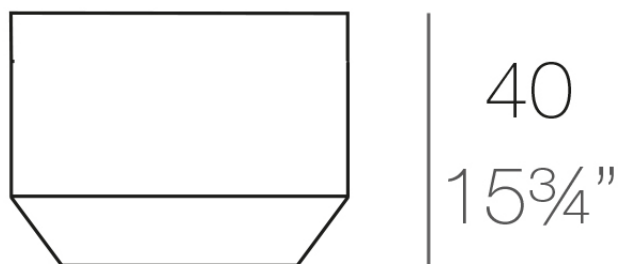

Info

Description

Made of polyethylene resin by rotational moulding. 100% Recyclable. Item suitable for indoor and outdoor use. Available in different finishes.

Weight: 5.69 Kg

40x40
15³/₄" x 15³/₄"

VELA Lámpara Chill
VELA Lamp Chill