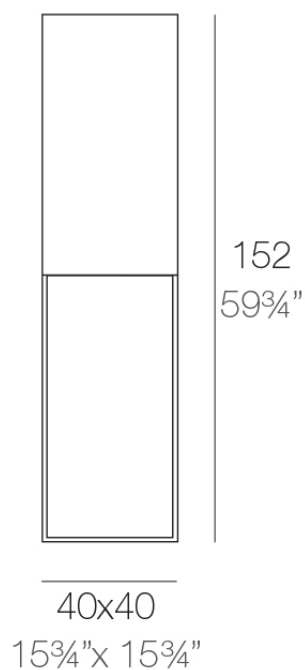

Info

Description

Made of polyethylene resin by rotational moulding. 100% Recyclable. Item suitable for indoor and outdoor use. Available in different finishes.

Weight: 10.5 Kg

VELA Lámpara Cubo Alto 152
VELA Lamp High Cube 152