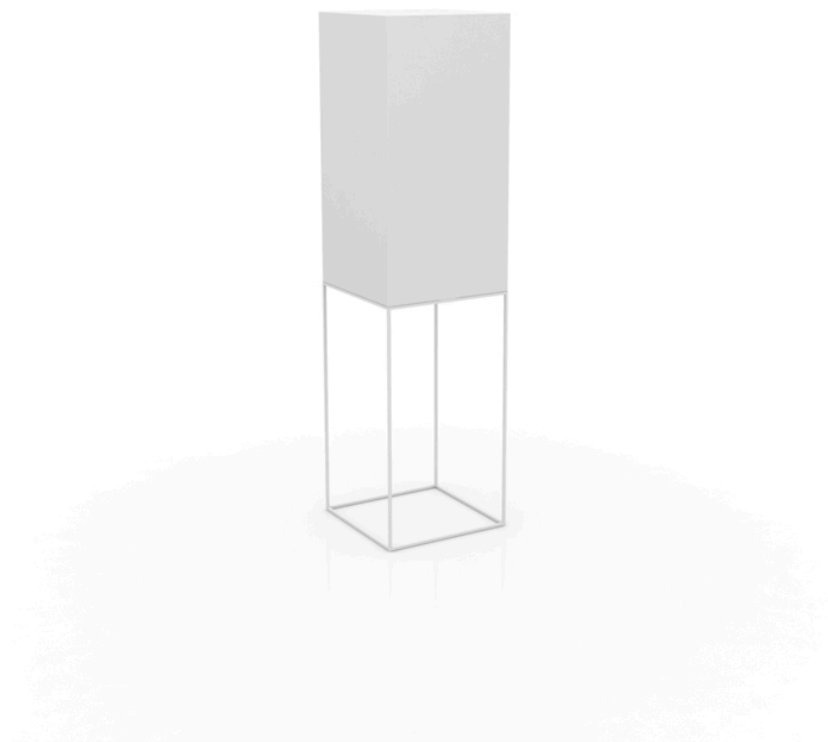

Vela high cube lamp 40x40x152

by Ramón Esteve

The Vela collection, designed by Ramón Esteve for Vondom, offers a wide range of outdoor furniture and planters that combine the comfort and warmth of indoor furniture. With a design that balances proportions and geometric lines, Vela transforms any space into a cosy and elegant retreat.

Info

Description

Made of polyethylene resin by rotational moulding. 100% Recyclable. Item suitable for indoor and outdoor use. Available in different finishes.

Weight: 10.5 Kg

VELA Lámpara Cubo Alto 152
VELA Lamp High Cube 152

Finishes

lighting

WHITE LED
Ref. 54068W

ice 2101

White internally lit unit with LED technology. Available only in matte ice white finish.

RGBW LED
Ref. 54068L

ice 2101

Unit with internal lighting with RGBW LED technology and remote control unit for switching colors. Available only in matte ice white finish. Remote control included.