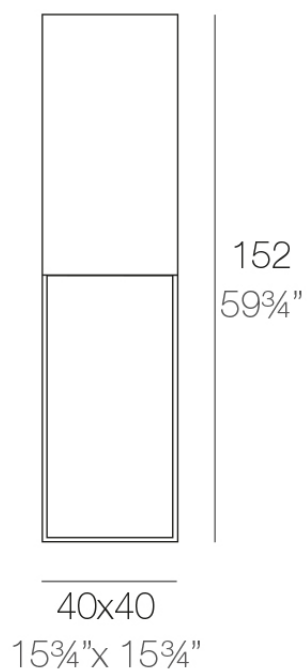

Info

Description

Made of polyethylene resin by rotational moulding. 100% Recyclable. Item suitable for indoor and outdoor use. Available in different finishes.

Weight: 10.5 Kg

VELA Lámpara Cubo Alto 152
VELA Lamp High Cube 152