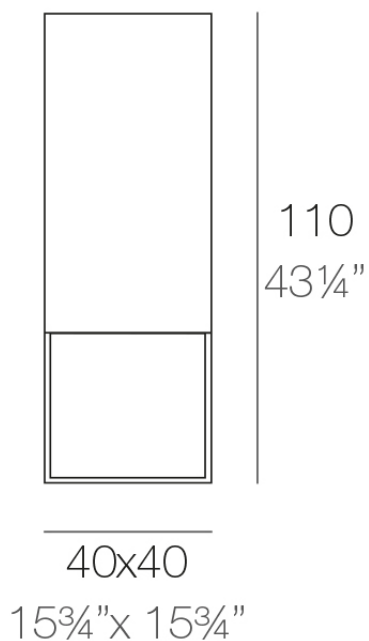

Vela high cube lamp 40x40x110

by Ramón Esteve

The Vela collection, designed by Ramón Esteve for Vondom, offers a wide range of outdoor furniture and planters that combine the comfort and warmth of indoor furniture. With a design that balances proportions and geometric lines, Vela transforms any space into a cosy and elegant retreat.

Info

Description

Made of polyethylene resin by rotational moulding. 100% Recyclable. Item suitable for indoor and outdoor use. Available in different finishes.

Weight: 10.5 Kg

VELA Lámpara Cubo Alto 110
VELA Lamp High Cube 110