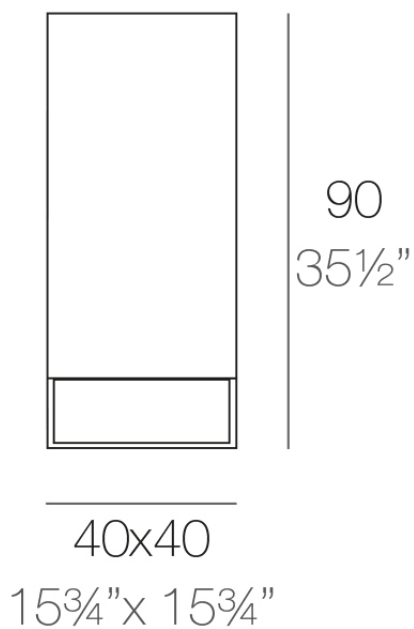

Info

Description

Made of polyethylene resin by rotational moulding. 100% Recyclable. Item suitable for indoor and outdoor use. Available in different finishes.

Weight: 13 Kg

VELA Lámpara Cubo Alto 90
VELA Lamp High Cube 90