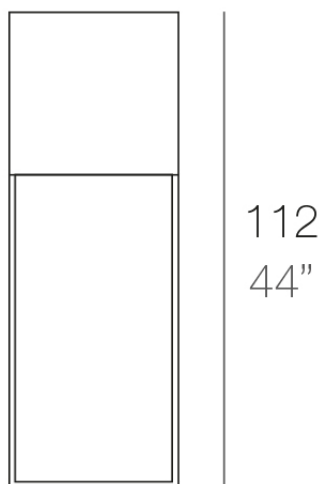

### Description

Made of polyethylene resin by rotational moulding. 100% Recyclable. Item suitable for indoor and outdoor use. Available in different finishes.

Weight: 6.69 Kg

40x40  
15<sup>3</sup>/<sub>4</sub>" x 15<sup>3</sup>/<sub>4</sub>"