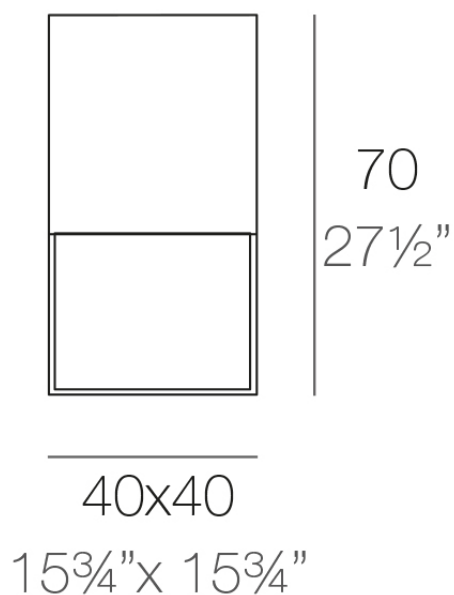

### Description

Made of polyethylene resin by rotational moulding. 100% Recyclable. Item suitable for indoor and outdoor use. Available in different finishes.

Weight: 6 Kg

VELA Lámpara Cubo 70  
VELA Lamp Cube 70