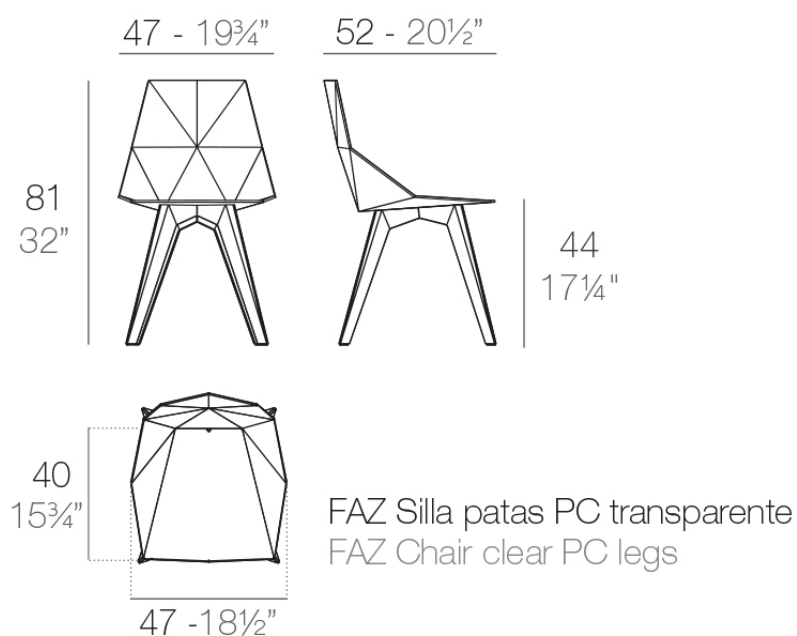

## Faz chair

by Ramón Esteve

Vondom's Faz collection, designed by Ramón Esteve, is one of the firm's most iconic collections. It stands out for its modular design and sophistication, representing harmony, serenity and timelessness through mineral and emphatic shapes. Faz transforms environments with its unique combination of material and light, creating an enveloping and exclusive atmosphere.

### Description

One piece moulded seat and back polypropylene chair, with clear polycarbonate legs. Item suitable for indoor and outdoor use.

Weight: 3.81 Kg