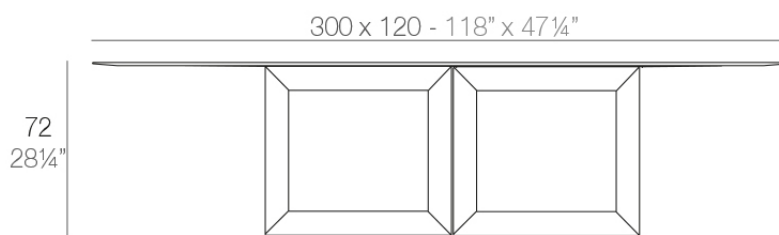

Info

Description

Made of polyethylene resin by rotational moulding. 100% Recyclable. Item suitable for indoor and outdoor use. Available with different finishes and options.

Weight: 99.3 Kg

VELA Mesa XL
VELA Table XL