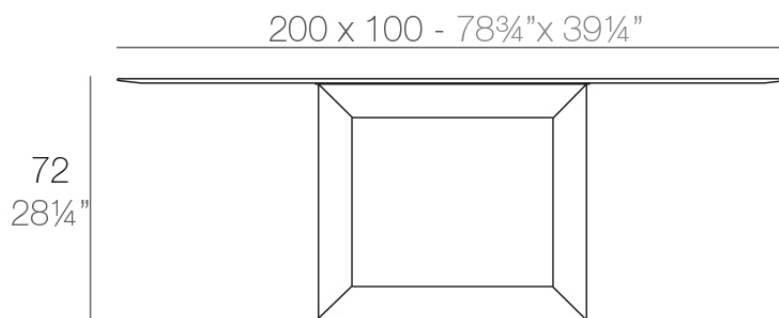

Vela table 200x100x72

by Ramón Esteve

The Vela collection, designed by Ramón Esteve for Vondom, offers a wide range of outdoor furniture and planters that combine the comfort and warmth of indoor furniture. With a design that balances proportions and geometric lines, Vela transforms any space into a cosy and elegant retreat.

Info

Description

Made of polyethylene resin by rotational moulding. 100% Recyclable. Item suitable for indoor and outdoor use. Available in different finishes.

Weight: 82.85 Kg

VELA Mesa
VELA Table

Finishes