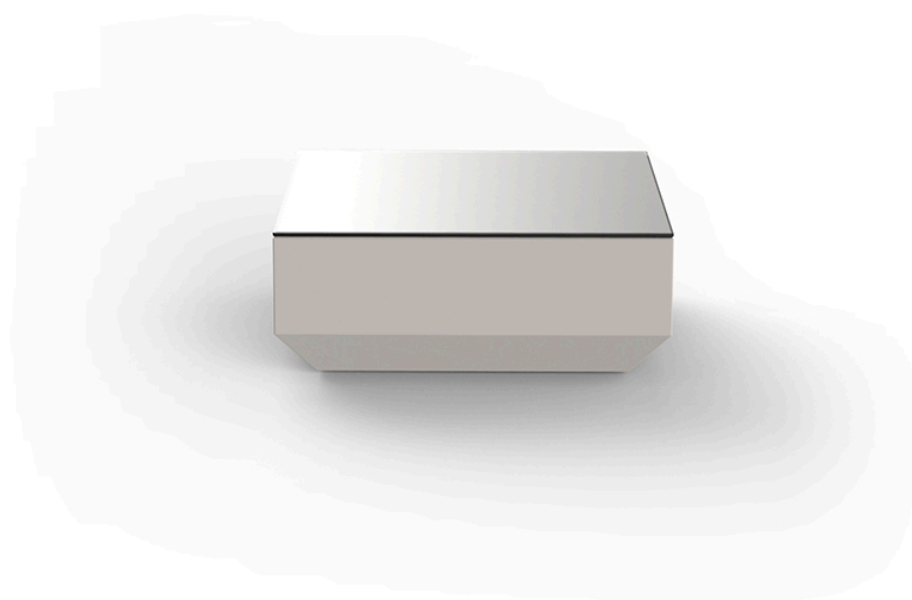

## Vela coffee table 80x80x30

by Ramón Esteve

The Vela collection, designed by Ramón Esteve for Vondom, offers a wide range of outdoor furniture and planters that combine the comfort and warmth of indoor furniture. With a design that balances proportions and geometric lines, Vela transforms any space into a cosy and elegant retreat.

### Description

Made of polyethylene resin by rotational moulding. 100% Recyclable. Item suitable for indoor and outdoor use. Available in different finishes.

Weight: 11.05 Kg

VELA Mesa Baja 80 x 80  
VELA Low Table 31 1/2"