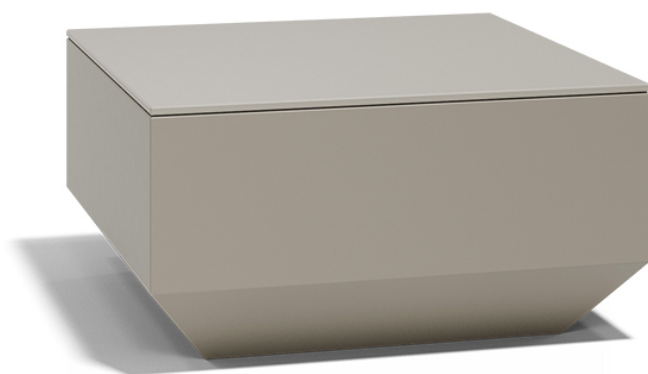

## Vela sunbed table

by Ramón Esteve

The Vela collection, designed by Ramón Esteve for Vondom, offers a wide range of outdoor furniture and planters that combine the comfort and warmth of indoor furniture. With a design that balances proportions and geometric lines, Vela transforms any space into a cosy and elegant retreat.

### Description

Made of polyethylene resin by rotational moulding. 100% Recyclable. Item suitable for indoor and outdoor use. Available in different finishes.

Weight: 3.3 Kg

VELA Mesa Baja 60 x 60  
VELA Low Table 23½"