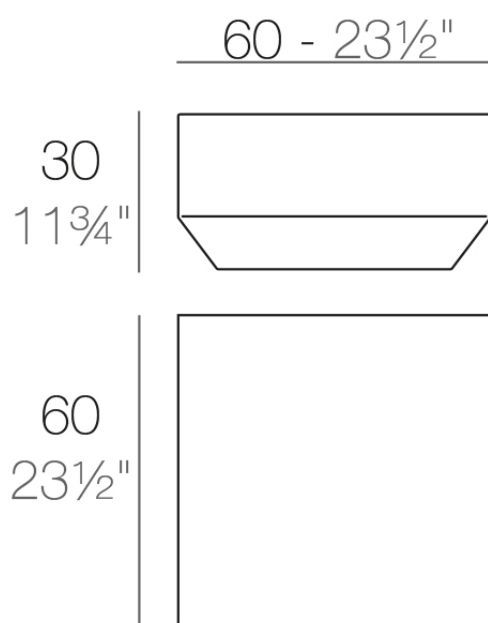

### Description

Made of polyethylene resin by rotational moulding. 100% Recyclable. Item suitable for indoor and outdoor use. Available in different finishes.

Weight: 3.3 Kg

VELA Mesa Baja 60 x 60  
VELA Low Table 23½"