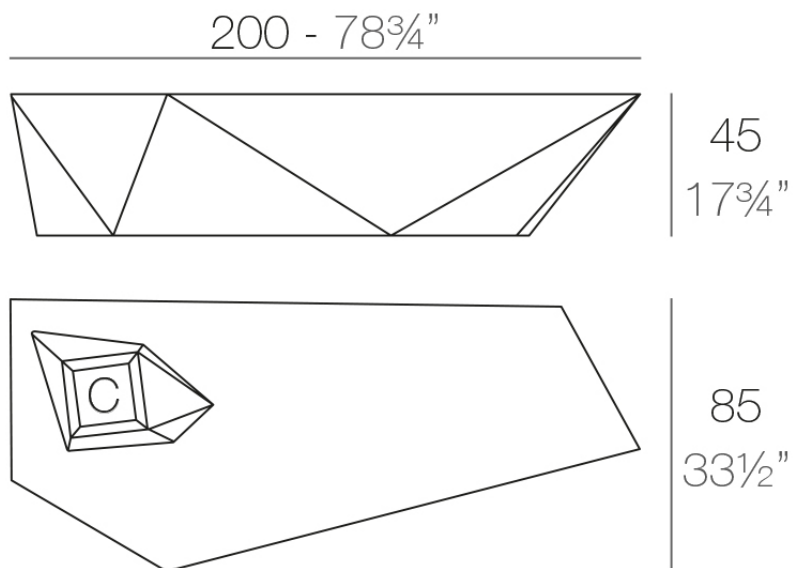

Faz bench

by Ramón Esteve

Vondom's Faz collection, designed by Ramón Esteve, is one of the firm's most iconic collections. It stands out for its modular design and sophistication, representing harmony, serenity and timelessness through mineral and emphatic shapes. Faz transforms environments with its unique combination of material and light, creating an enveloping and exclusive atmosphere.

Info

Description

Made of polyethylene resin by rotational moulding. 100% Recyclable. Item suitable for indoor and outdoor use. Available in different finishes.

Weight: 37 Kg

FAZ Banco C = 28 x 28 x 33 cm
FAZ Bench C = 11" x 11" x 13"