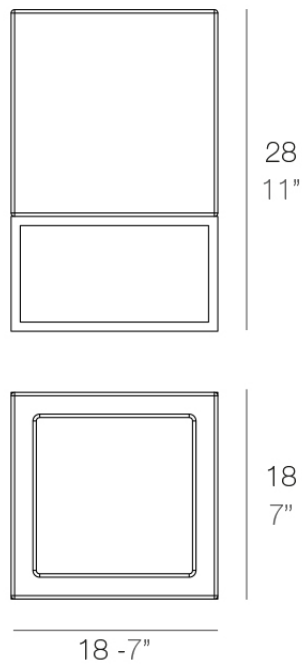

### Description

Pot made of polyethylene resin by rotational moulding. 100% Recyclable. Item suitable for indoor and outdoor use. Available in different finishes.

Weight: 1.6 Kg

VELA Nano Cubo 28      C = 2 L  
VELA Nano Cube 28      C = ½ gal