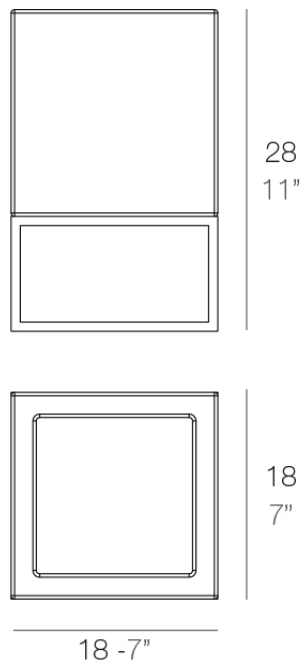

Info

Description

Pot made of polyethylene resin by rotational moulding. 100% Recyclable. Item suitable for indoor and outdoor use. Available in different finishes.

Weight: 1.6 Kg

VELA Nano Cubo 28 C = 2 L
VELA Nano Cube 28 C = ½ gal