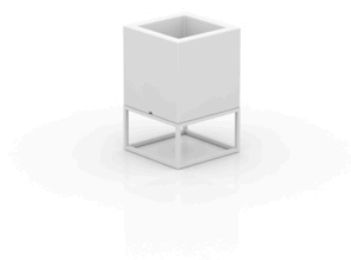

Vela nano cube planter 18x18x28

by Ramón Esteve

The Vela collection, designed by Ramón Esteve for Vondom, offers a wide range of outdoor furniture and planters that combine the comfort and warmth of indoor furniture. With a design that balances proportions and geometric lines, Vela transforms any space into a cosy and elegant retreat.

Info

Description

Pot made of polyethylene resin by rotational moulding. 100% Recyclable. Item suitable for indoor and outdoor use. Available in different finishes.

Weight: 1.6 Kg

VELA Nano Cubo 28 C = 2 L
VELA Nano Cube 28 C = ½ gal