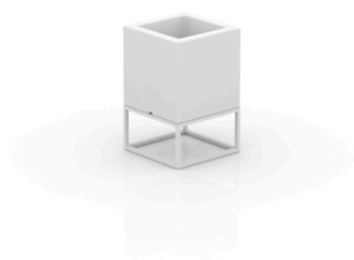

## Vela nano cube planter 18x18x28

by Ramón Esteve

The Vela collection, designed by Ramón Esteve for Vondom, offers a wide range of outdoor furniture and planters that combine the comfort and warmth of indoor furniture. With a design that balances proportions and geometric lines, Vela transforms any space into a cosy and elegant retreat.

### Description

Pot made of polyethylene resin by rotational moulding. 100% Recyclable. Item suitable for indoor and outdoor use. Available in different finishes.

Weight: 1.6 Kg

VELA Nano Cubo 28      C = 2 L  
VELA Nano Cube 28      C = ½ gal