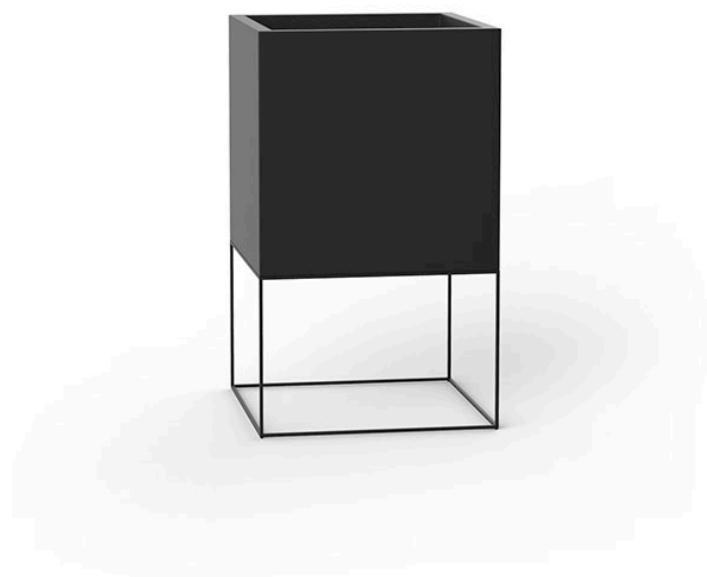

Vela cube planter 60x60x100

by Ramón Esteve

The Vela collection, designed by Ramón Esteve for Vondom, offers a wide range of outdoor furniture and planters that combine the comfort and warmth of indoor furniture. With a design that balances proportions and geometric lines, Vela transforms any space into a cosy and elegant retreat.

Info

Description

Pot made of polyethylene resin by rotational moulding. 100% Recyclable. Item suitable for indoor and outdoor use. Available in different finishes.

Weight: 14.9 Kg

VELA Cubo 60 C = 72 L
VELA Cube 60 C = 19 gal