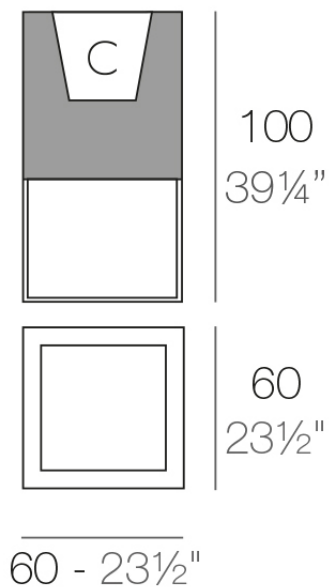

Info

Description

Pot made of polyethylene resin by rotational moulding. 100% Recyclable. Item suitable for indoor and outdoor use. Available in different finishes.

Weight: 14.9 Kg

VELA Cubo 60 C = 72 L
VELA Cube 60 C = 19 gal