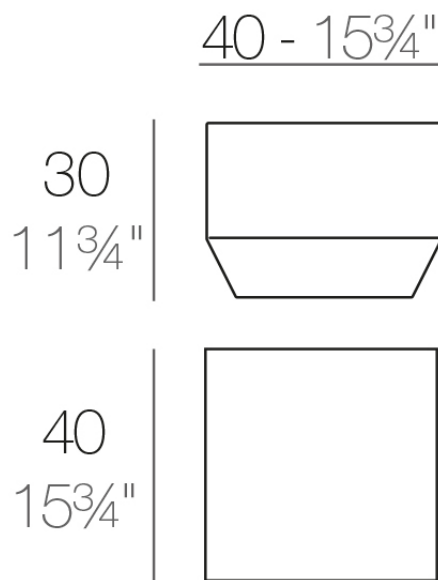

### Description

Made of polyethylene resin by rotational moulding. 100% Recyclable. Item suitable for indoor and outdoor use. Available in different finishes.

Weight: 3.5 Kg

VELA Mesa Baja 40 x 40  
VELA Low Table 15<sup>3</sup>/<sub>4</sub>"