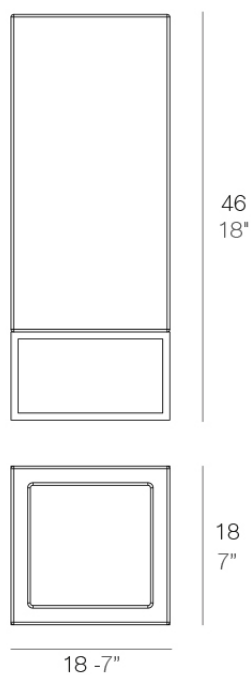

Info

Description

Pot made of polyethylene resin by rotational moulding. 100% Recyclable. Item suitable for indoor and outdoor use. Available in different finishes.

Weight: 2.2 Kg

VELA Nano Cubo Alto 46
VELA Nano High Cube 46

C = 1,5 L
C = ½ gal

Finishes

finishes

BASIC

Ref. 54040A

white 2001

ecru 2003

tortora 2004