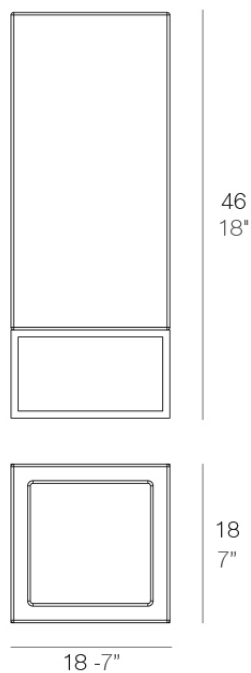

Info

Description

Pot made of polyethylene resin by rotational moulding. 100% Recyclable. Item suitable for indoor and outdoor use. Available in different finishes.

Weight: 2.2 Kg

VELA Nano Cubo Alto 46
VELA Nano High Cube 46

C = 1,5 L
C = ½ gal

Finishes

finishes

BASIC

Ref. 54040A

notte blue

ice

crema