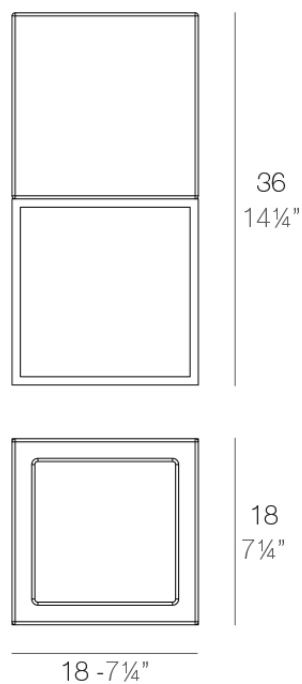

Vela nano cube planter 18x18x36

by Ramón Esteve

The Vela collection, designed by Ramón Esteve for Vondom, offers a wide range of outdoor furniture and planters that combine the comfort and warmth of indoor furniture. With a design that balances proportions and geometric lines, Vela transforms any space into a cosy and elegant retreat.

Info

Description

Pot made of polyethylene resin by rotational moulding. 100% Recyclable. Item suitable for indoor and outdoor use. Available in different finishes.

Weight: 0.4 Kg

VELA Nano Cubo 36 C = 2 L
VELA Nano Cube 36 C = 1/2 gal