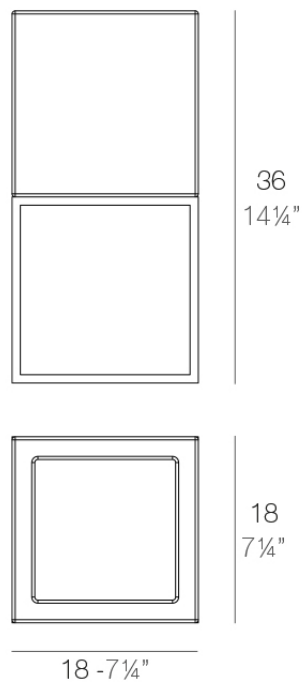

Vela nano cube planter 18x18x36

by Ramón Esteve

The Vela collection, designed by Ramón Esteve for Vondom, offers a wide range of outdoor furniture and planters that combine the comfort and warmth of indoor furniture. With a design that balances proportions and geometric lines, Vela transforms any space into a cosy and elegant retreat.

Info

Description

Pot made of polyethylene resin by rotational moulding. 100% Recyclable. Item suitable for indoor and outdoor use. Available in different finishes.

Weight: 0.4 Kg

VELA Nano Cubo 36 C = 2 L
VELA Nano Cube 36 C = 1/2 gal