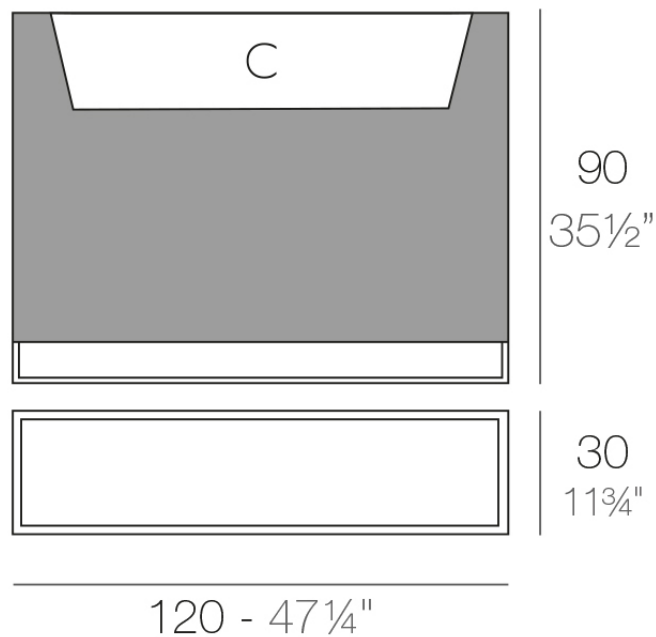

Info

Description

Pot made of polyethylene resin by rotational moulding. 100% Recyclable. Item suitable for indoor and outdoor use. Available in different finishes.

Weight: 22.1 Kg

VELA Muro C = 60 L 14 x 24 cm
VELA Wall C = 16 gal 14 x 24 cm