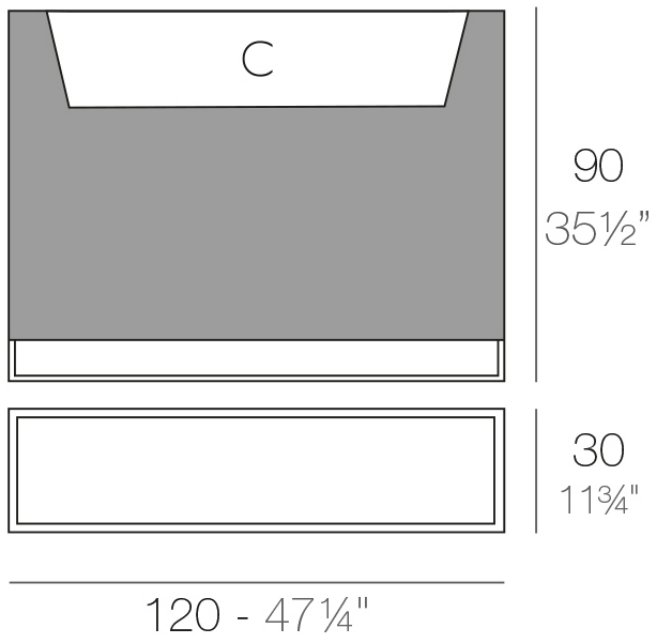

Info

Description

Pot made of polyethylene resin by rotational moulding. 100% Recyclable. Item suitable for indoor and outdoor use. Available in different finishes.

Weight: 22.1 Kg

VELA Muro C = 60 L 14 x 24 cm
VELA Wall C = 16 gal 14 x 24 cm