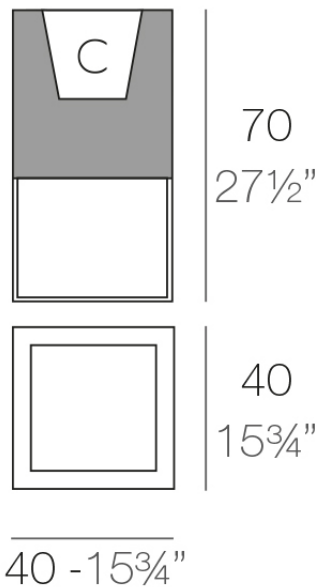

Info

Description

Pot made of polyethylene resin by rotational moulding. 100% Recyclable. Item suitable for indoor and outdoor use. Available in different finishes.

Weight: 6 Kg

VELA Cubo 40 C = 22 L x 31 cm

VELA Cube 40 C = 6 gal x 12 1/8" x 12 1/8"

Finishes

finishes

BASIC

Ref. 54035A

crema

purjai red

orange