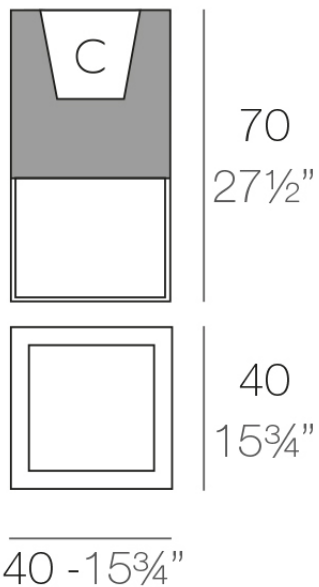

Info

Description

Pot made of polyethylene resin by rotational moulding. 100% Recyclable. Item suitable for indoor and outdoor use. Available in different finishes.

Weight: 6 Kg

VELA Cubo 40 C = 22 L x 31 cm
VELA Cube 40 C = 6 gal x 12 1/8" x 12 1/8"