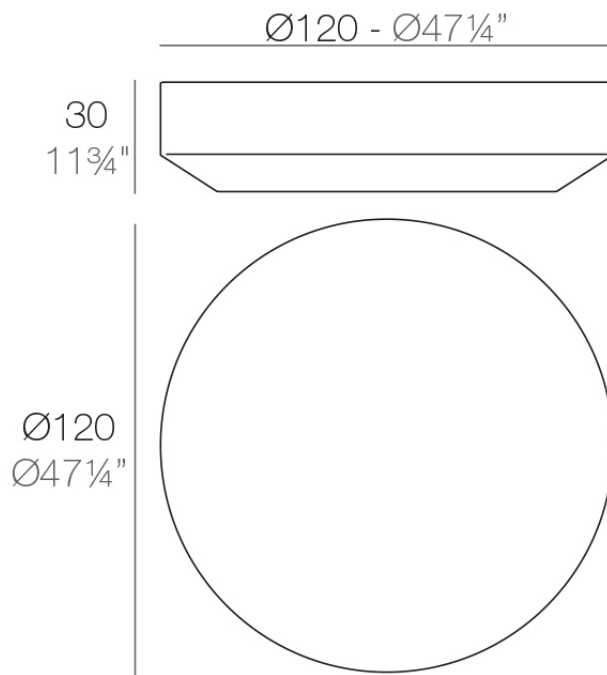

Info

Description

Made of polyethylene resin by rotational moulding. 100% Recyclable. Item suitable for indoor and outdoor use. Available in different finishes.

Weight: 18.05 Kg

VELA Mesa Baja Ø120
VELA Low Table Ø47 1/4"