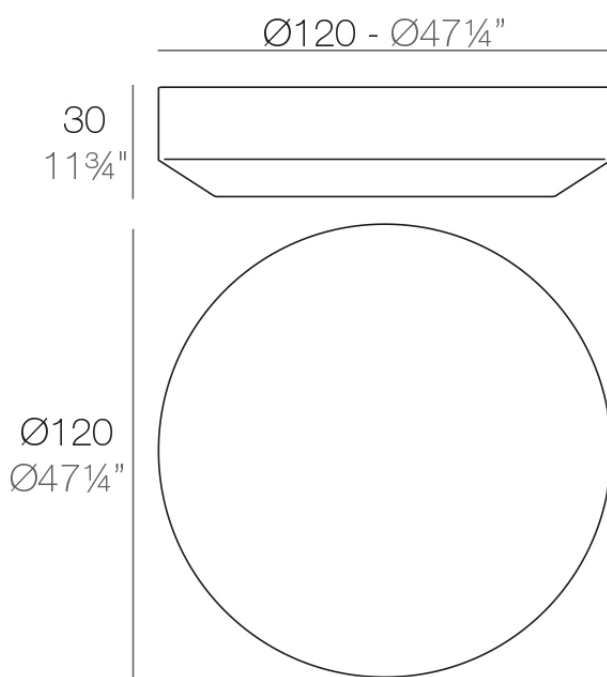

Info

Description

Made of polyethylene resin by rotational moulding. 100% Recyclable. Item suitable for indoor and outdoor use. Available in different finishes.

Weight: 18.05 Kg

VELA Mesa Baja Ø120
VELA Low Table Ø47 1/4"