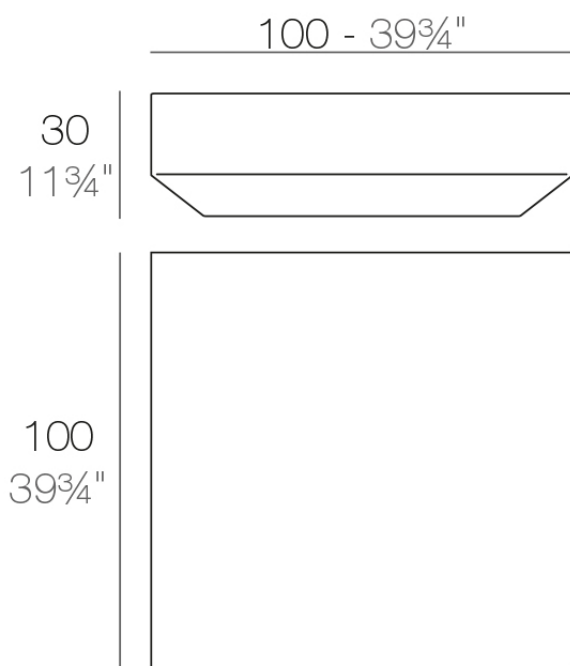

### Description

Made of polyethylene resin by rotational moulding. 100% Recyclable. Item suitable for indoor and outdoor use. Available in different finishes.

Weight: 15 Kg

VELA Mesa Baja 100 x 100  
VELA Low Table 39 3/4" x 39 3/4"