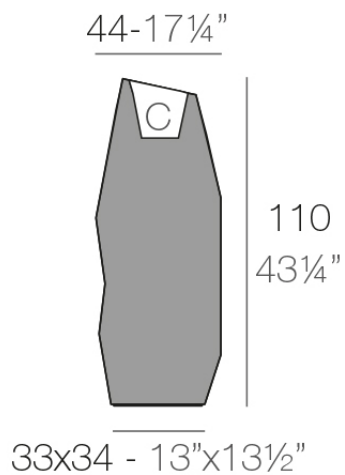

Faz planter 44x49x110

by Ramón Esteve

Vondom's Faz collection, designed by Ramón Esteve, is one of the firm's most iconic collections. It stands out for its modular design and sophistication, representing harmony, serenity and timelessness through mineral and emphatic shapes. Faz transforms environments with its unique combination of material and light, creating an enveloping and exclusive atmosphere.

Info

Description

Made of polyethylene resin by rotational moulding. 100% Recyclable. Item suitable for indoor and outdoor use. Available in different finishes.

Weight: 8 Kg

FAZ Macetero alto C = 10 L
FAZ High planter C = 2 1/2 gal