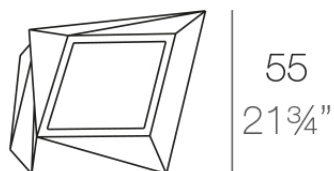

## Faz planter 66x55x70

by Ramón Esteve

Vondom's Faz collection, designed by Ramón Esteve, is one of the firm's most iconic collections. It stands out for its modular design and sophistication, representing harmony, serenity and timelessness through mineral and emphatic shapes. Faz transforms environments with its unique combination of material and light, creating an enveloping and exclusive atmosphere.

### Description

Made of polyethylene resin by rotational moulding. 100% Recyclable. Item suitable for indoor and outdoor use. Available in different finishes.

Weight: 8 Kg

FAZ Macetero medio C = 21 L

FAZ Medium planter C = 5<sup>1</sup>/<sub>2</sub> gal