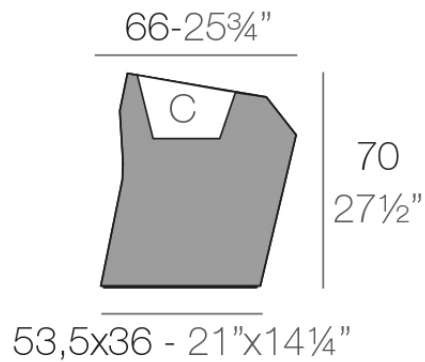

## Faz planter 66x55x70

by Ramón Esteve

Vondom's Faz collection, designed by Ramón Esteve, is one of the firm's most iconic collections. It stands out for its modular design and sophistication, representing harmony, serenity and timelessness through mineral and emphatic shapes. Faz transforms environments with its unique combination of material and light, creating an enveloping and exclusive atmosphere.

### Description

Made of polyethylene resin by rotational moulding. 100% Recyclable. Item suitable for indoor and outdoor use. Available in different finishes.

Weight: 8 Kg

FAZ Macetero medio C = 21 L  
FAZ Medium planter C = 5<sup>1</sup>/<sub>2</sub> gal