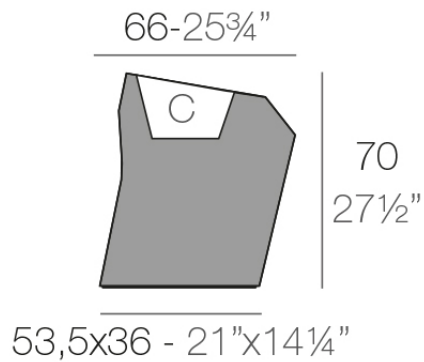

## Faz planter 66x55x70

by Ramón Esteve

Vondom's Faz collection, designed by Ramón Esteve, is one of the firm's most iconic collections. It stands out for its modular design and sophistication, representing harmony, serenity and timelessness through mineral and emphatic shapes. Faz transforms environments with its unique combination of material and light, creating an enveloping and exclusive atmosphere.

### Description

Made of polyethylene resin by rotational moulding. 100% Recyclable. Item suitable for indoor and outdoor use. Available in different finishes.

Weight: 8 Kg

FAZ Macetero medio C = 21 L

FAZ Medium planter C = 5<sup>1</sup>/<sub>2</sub> gal