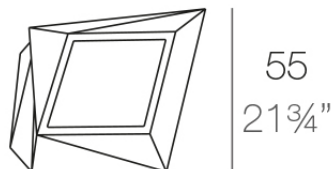

Faz planter 66x55x70

by Ramón Esteve

Vondom's Faz collection, designed by Ramón Esteve, is one of the firm's most iconic collections. It stands out for its modular design and sophistication, representing harmony, serenity and timelessness through mineral and emphatic shapes. Faz transforms environments with its unique combination of material and light, creating an enveloping and exclusive atmosphere.

Info

Description

Made of polyethylene resin by rotational moulding. 100% Recyclable. Item suitable for indoor and outdoor use. Available in different finishes.

Weight: 8 Kg

FAZ Macetero medio C = 21 L

FAZ Medium planter C = 5¹/₂ gal