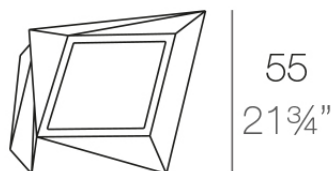

## Faz planter 66x55x70

by Ramón Esteve

Vondom's Faz collection, designed by Ramón Esteve, is one of the firm's most iconic collections. It stands out for its modular design and sophistication, representing harmony, serenity and timelessness through mineral and emphatic shapes. Faz transforms environments with its unique combination of material and light, creating an enveloping and exclusive atmosphere.

### Description

Made of polyethylene resin by rotational moulding. 100% Recyclable. Item suitable for indoor and outdoor use. Available in different finishes.

Weight: 8 Kg

FAZ Macetero medio C = 21 L  
FAZ Medium planter C = 5<sup>1</sup>/<sub>2</sub> gal