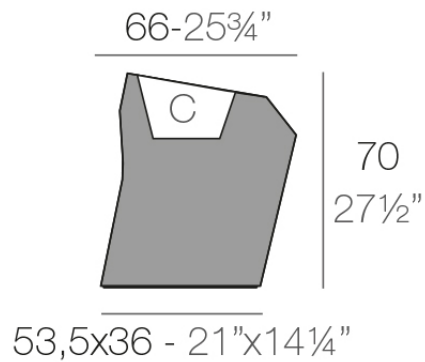

Faz planter 66x55x70

by Ramón Esteve

Vondom's Faz collection, designed by Ramón Esteve, is one of the firm's most iconic collections. It stands out for its modular design and sophistication, representing harmony, serenity and timelessness through mineral and emphatic shapes. Faz transforms environments with its unique combination of material and light, creating an enveloping and exclusive atmosphere.

Info

Description

Made of polyethylene resin by rotational moulding. 100% Recyclable. Item suitable for indoor and outdoor use. Available in different finishes.

Weight: 8 Kg

FAZ Macetero medio C = 21 L

FAZ Medium planter C = 5¹/₂ gal