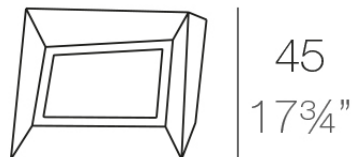

Faz planter 59x45x42

by Ramón Esteve

Vondom's Faz collection, designed by Ramón Esteve, is one of the firm's most iconic collections. It stands out for its modular design and sophistication, representing harmony, serenity and timelessness through mineral and emphatic shapes. Faz transforms environments with its unique combination of material and light, creating an enveloping and exclusive atmosphere.

Info

Description

Made of polyethylene resin by rotational moulding. 100% Recyclable. Item suitable for indoor and outdoor use. Available in different finishes.

Weight: 4 Kg

FAZ Macetero bajo

C = 10 L

FAZ Down planter