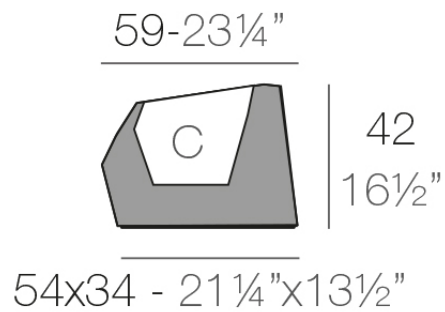

Faz planter 59x45x42

by Ramón Esteve

Vondom's Faz collection, designed by Ramón Esteve, is one of the firm's most iconic collections. It stands out for its modular design and sophistication, representing harmony, serenity and timelessness through mineral and emphatic shapes. Faz transforms environments with its unique combination of material and light, creating an enveloping and exclusive atmosphere.

Info

Description

Made of polyethylene resin by rotational moulding. 100% Recyclable. Item suitable for indoor and outdoor use. Available in different finishes.

Weight: 4 Kg

FAZ Macetero bajo

C = 10 L

FAZ Down planter