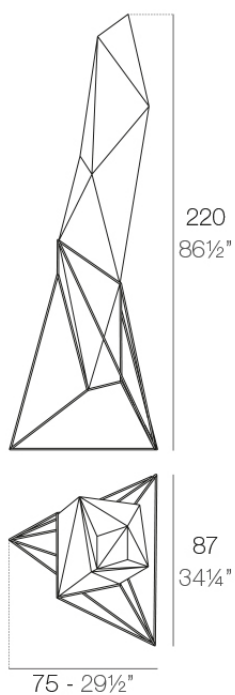

Faz lamp

by Ramón Esteve

Vondom's Faz collection, designed by Ramón Esteve, is one of the firm's most iconic collections. It stands out for its modular design and sophistication, representing harmony, serenity and timelessness through mineral and emphatic shapes. Faz transforms environments with its unique combination of material and light, creating an enveloping and exclusive atmosphere.

Info

Description

Made of polyethylene resin by rotational moulding. 100% Recyclable. Item suitable for indoor and outdoor use. Available in different finishes.

Weight: 17.51 Kg

FAZ Lámpara
FAZ Lamp

Finishes