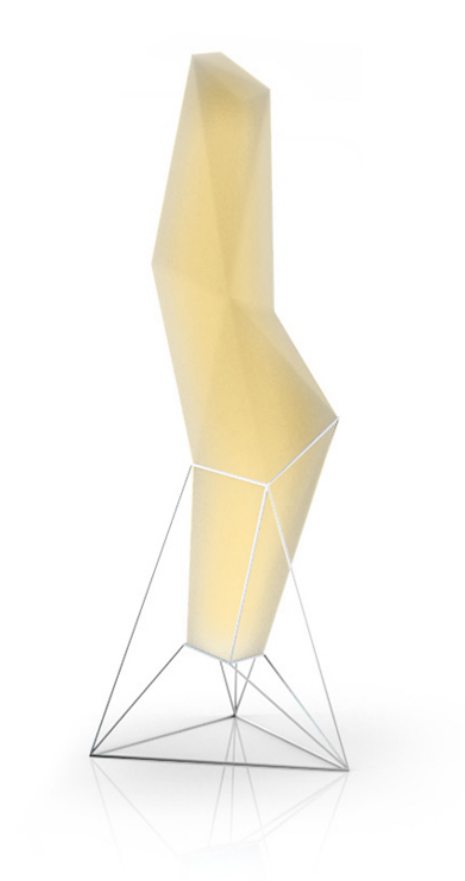

Faz lamp

by Ramón Esteve

Vondom's Faz collection, designed by Ramón Esteve, is one of the firm's most iconic collections. It stands out for its modular design and sophistication, representing harmony, serenity and timelessness through mineral and emphatic shapes. Faz transforms environments with its unique combination of material and light, creating an enveloping and exclusive atmosphere.

Info

Description

Made of polyethylene resin by rotational moulding. 100% Recyclable. Item suitable for indoor and outdoor use. Available in different finishes.

Weight: 17.51 Kg

FAZ Lámpara
FAZ Lamp

Finishes

lighting

WHITE LED
Ref. 54018W

ice 2101

White internally lit unit with LED technology. Available only in matte ice white finish.

RGBW LED
Ref. 54018L

ice 2101

Unit with internal lighting with RGBW LED technology and remote control unit for switching colors. Available only in matte ice white finish. Remote control included.