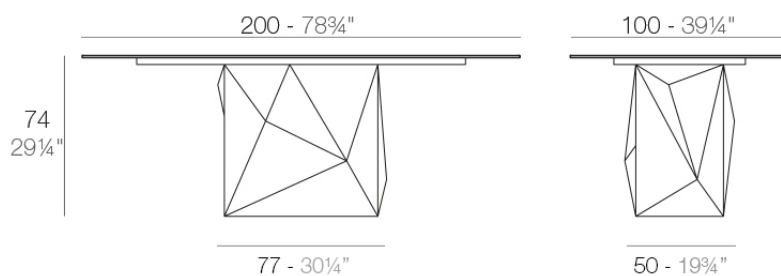

Faz table 200x100x72

by Ramón Esteve

Vondom's Faz collection, designed by Ramón Esteve, is one of the firm's most iconic collections. It stands out for its modular design and sophistication, representing harmony, serenity and timelessness through mineral and emphatic shapes. Faz transforms environments with its unique combination of material and light, creating an enveloping and exclusive atmosphere.

Info

Description

Made of polyethylene resin by rotational moulding. 100% Recyclable. Item suitable for indoor and outdoor use. Available in different finishes.

Weight: 100.15 Kg

FAZ Mesa 200 x 100
FAZ Dinning Table 78¾" x 39¼"