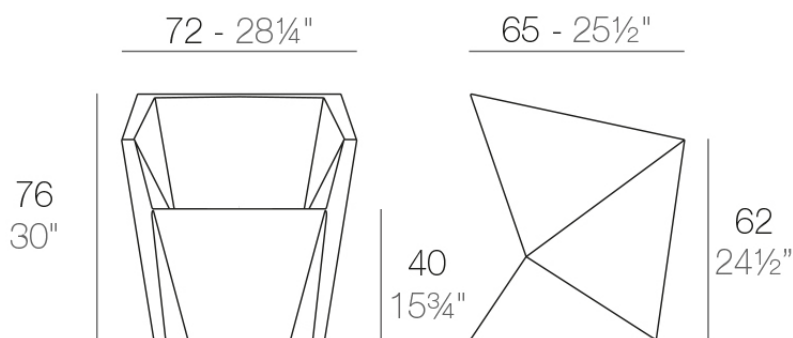

Info

Description

Made of polyethylene resin by rotational moulding. 100% Recyclable. Item suitable for indoor and outdoor use. Available in different finishes.

Weight: 12.02 Kg

FAZ Silla con Brazos
FAZ Armchair