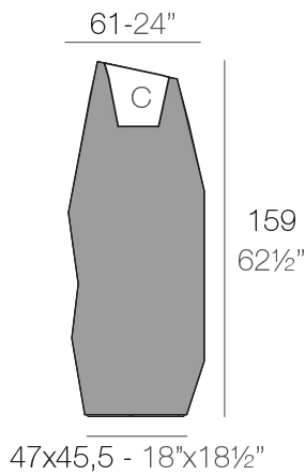

Faz xl planter 61x68x159

by Ramón Esteve

Vondom's Faz collection, designed by Ramón Esteve, is one of the firm's most iconic collections. It stands out for its modular design and sophistication, representing harmony, serenity and timelessness through mineral and emphatic shapes. Faz transforms environments with its unique combination of material and light, creating an enveloping and exclusive atmosphere.

Info

Description

Pot made of polyethylene resin by rotational moulding. 100% Recyclable. Item suitable for indoor and outdoor use. Available in different finishes.

Weight: 22 Kg

FAZ Macetero alto XL C = 29 L
FAZ High planter XL C = 7½ gal