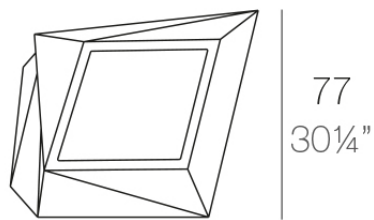

Faz xl planter 92x77x101

by Ramón Esteve

Vondom's Faz collection, designed by Ramón Esteve, is one of the firm's most iconic collections. It stands out for its modular design and sophistication, representing harmony, serenity and timelessness through mineral and emphatic shapes. Faz transforms environments with its unique combination of material and light, creating an enveloping and exclusive atmosphere.

Info

Description

Pot made of polyethylene resin by rotational moulding. 100% Recyclable. Item suitable for indoor and outdoor use. Available in different finishes.

Weight: 24 Kg

FAZ Macetero medio XL C = 50 L
FAZ Medium planter XL C = 13 gal