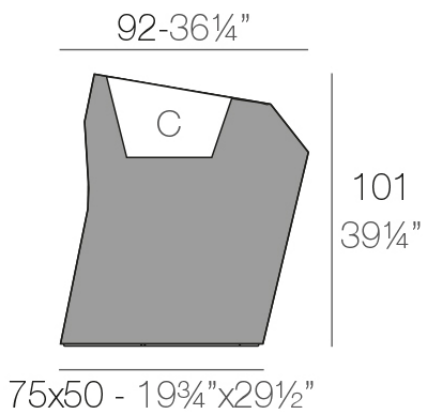

Faz xl planter 92x77x101

by Ramón Esteve

Vondom's Faz collection, designed by Ramón Esteve, is one of the firm's most iconic collections. It stands out for its modular design and sophistication, representing harmony, serenity and timelessness through mineral and emphatic shapes. Faz transforms environments with its unique combination of material and light, creating an enveloping and exclusive atmosphere.

Info

Description

Pot made of polyethylene resin by rotational moulding. 100% Recyclable. Item suitable for indoor and outdoor use. Available in different finishes.

Weight: 24 Kg

FAZ Macetero medio XL C = 50 L
FAZ Medium planter XL C = 13 gal