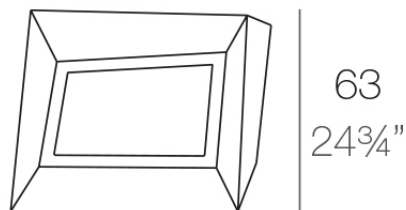

## Faz xl planter 82x63x60

by Ramón Esteve

Vondom's Faz collection, designed by Ramón Esteve, is one of the firm's most iconic collections. It stands out for its modular design and sophistication, representing harmony, serenity and timelessness through mineral and emphatic shapes. Faz transforms environments with its unique combination of material and light, creating an enveloping and exclusive atmosphere.

### Description

Pot made of polyethylene resin by rotational moulding. 100% Recyclable. Item suitable for indoor and outdoor use. Available in different finishes.

Weight: 12 Kg

FAZ Macetero bajo XL    C = 27 L  
FAZ Down planter XL    C = 7 gal