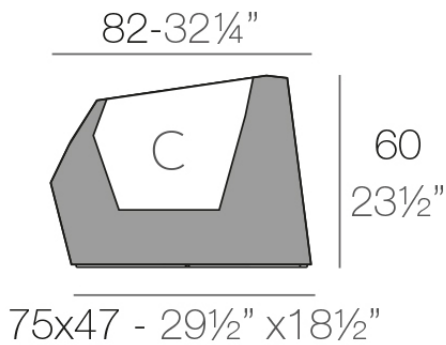

## Faz xl planter 82x63x60

by Ramón Esteve

Vondom's Faz collection, designed by Ramón Esteve, is one of the firm's most iconic collections. It stands out for its modular design and sophistication, representing harmony, serenity and timelessness through mineral and emphatic shapes. Faz transforms environments with its unique combination of material and light, creating an enveloping and exclusive atmosphere.

### Description

Pot made of polyethylene resin by rotational moulding. 100% Recyclable. Item suitable for indoor and outdoor use. Available in different finishes.

Weight: 12 Kg

FAZ Macetero bajo XL    C = 27 L  
FAZ Down planter XL    C = 7 gal