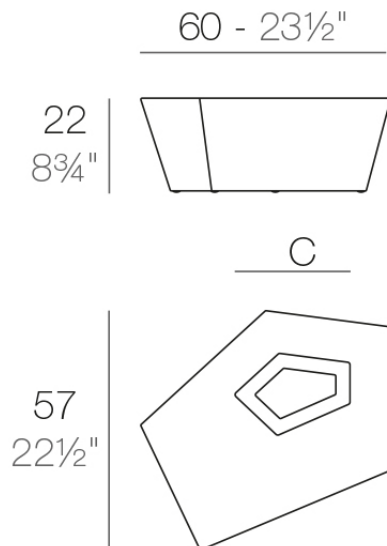

Info

Description

Made of polyethylene resin by rotational moulding. 100% Recyclable. Item suitable for indoor and outdoor use. Available in different finishes.

Weight: 4.5 Kg

FAZ Mesa Tumbona
FAZ Sun Chaise Table

$C = 27 \times 12 \text{ cm}$
 $C = 10\frac{3}{4}" \times 4\frac{3}{4}"$